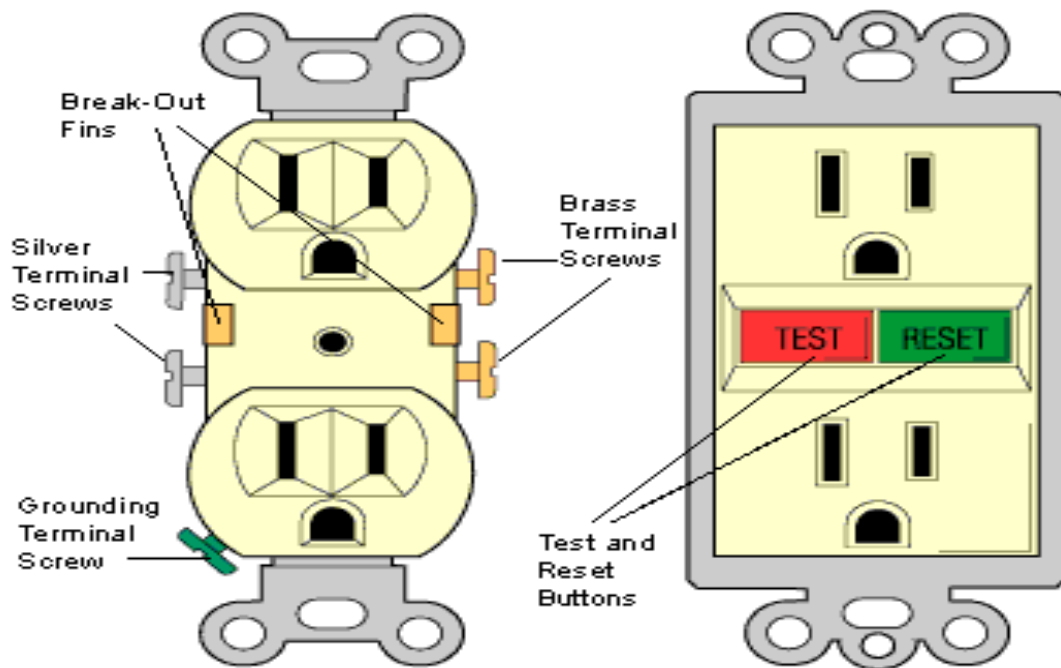

JUNCTION BOXES

Junction Boxes

- Junction boxes are enclosures that protect wire connections while providing a space for wires to split off in various directions. They come in different sizes and materials, suitable for specific environments and load requirements. These boxes play a role in preventing short circuits and electrical fires by keeping connections secure and covered.

(Better Homes and Gardens, n.d.)

LIGHTING FITTINGS/LAMP HOLDERS

Lighting fittings (luminaires) are complete units that hold light sources and connect them to power, while lamp holders (sockets) are the specific components that physically support and provide electrical contact to the bulb. Choosing the correct fitting and holder is essential

E27

B22

(Ebay, n.d.)

OUTLET FITTINGS

Receptacle outlet fittings include the physical components and hardware used to install, connect, and protect electrical outlets. These range from the internal receptacles themselves to mounting boxes, conduit connectors, and protective faceplates.

(Dewenwils, n.d.)

Cable Glands

Cable glands secure and attach the end of an electrical cable to the equipment. They are used for strain relief and to connect cables to electrical devices, enclosures, or junction boxes, ensuring that the cables are securely fastened and protected from environmental factors.